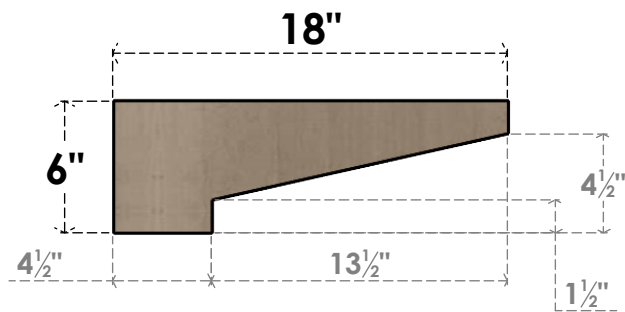

ITEM NUMBER: CORU03X18X06CLERCPR

3"W X 18"D X 6"H SERIES 3 THIN CLEMMONS ROUGH CEDAR TIMBERTHANE
FAUX WOOD CORBEL, PRIMED

SIDE PROFILE

FRONT PROFILE

ISOMETRIC

EKENA MILLWORK
2300 WEST MAIN ST.
CLARKSVILLE, TX 75426
TOLL FREE: 866-607-0453
WWW.EKENAMILLWORK.COM

NOTES

1. INSTALLATION TO BE COMPLETED IN ACCORDANCE WITH MANUFACTURER'S SPECIFICATIONS.
2. DRAWING MAY NOT BE TO SCALE
3. THIS DRAWING IS INTENDED FOR DESIGN AND PLANNING PURPOSES ONLY.
4. ALL INFORMATION CONTAINED HEREIN WAS CURRENT AT THE TIME OF DEVELOPMENT BUT MUST BE REVIEWED AND APPROVED BY THE PRODUCT MANUFACTURER TO BE CONSIDERED ACCURATE.
5. TIMBERTHANE ARCHITECTURAL PRODUCTS ARE MADE FROM HIGH DENSITY URETHANE AND COME FACTORY PRIMED