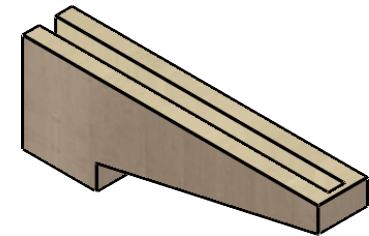

ITEM NUMBER: CORU03X18X06CLERCPR

3"W X 18"D X 6"H SERIES 3 THIN CLEMMONS ROUGH CEDAR TIMBERTHANE
FAUX WOOD CORBEL, PRIMED

SIDE PROFILE

FRONT PROFILE

ISOMETRIC

EKENA MILLWORK
2300 WEST MAIN ST.
CLARKSVILLE, TX 75426
TOLL FREE: 866-607-0453
WWW.EKENAMILLWORK.COM