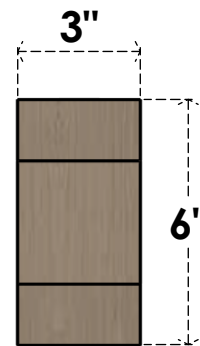

ITEM NUMBER: CORU03X18X06CLERCPR

3"W X 18"D X 6"H SERIES 3 THIN CLEMMONS ROUGH CEDAR TIMBERTHANE
FAUX WOOD CORBEL, PRIMED

SIDE PROFILE

FRONT PROFILE

ISOMETRIC

EKENA MILLWORK
2300 WEST MAIN ST.
CLARKSVILLE, TX 75426
TOLL FREE: 866-607-0453
WWW.EKENAMILLWORK.COM